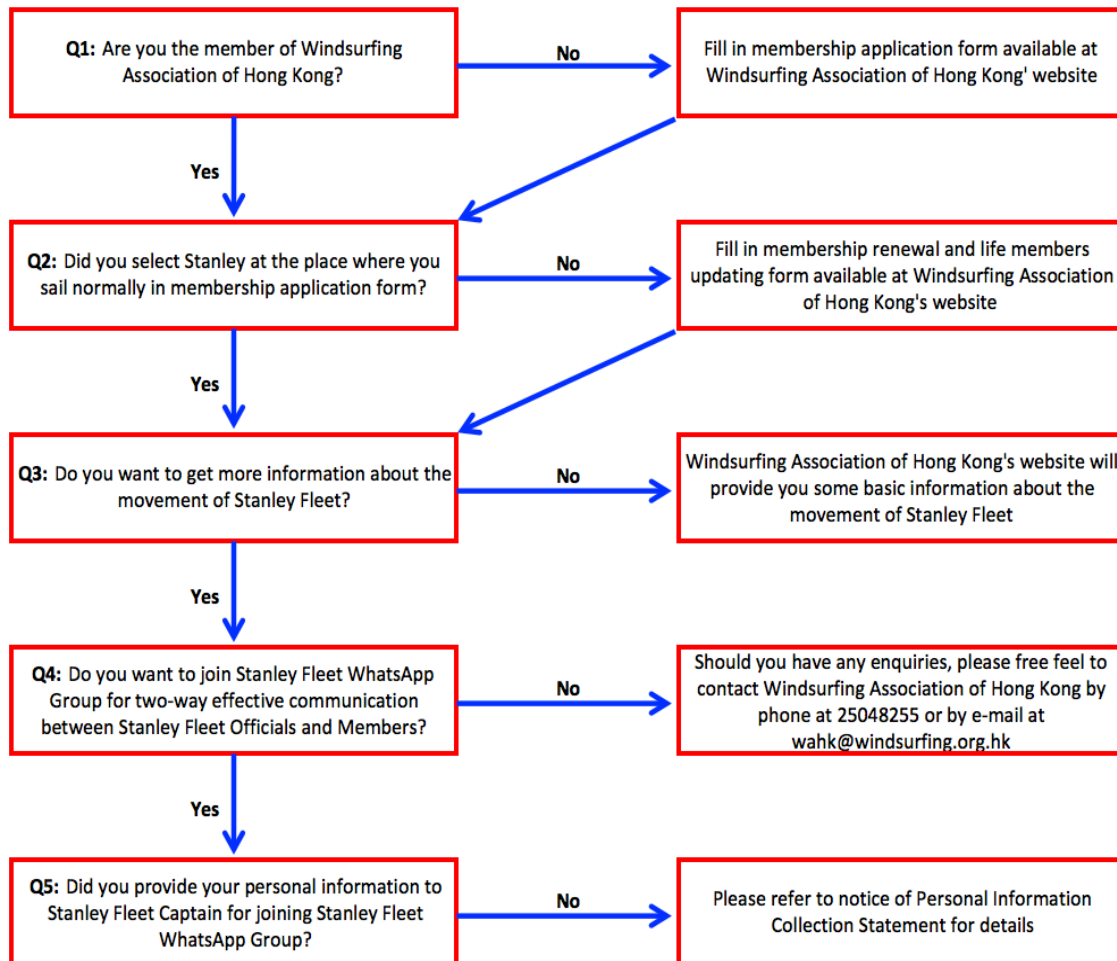

Our Ref.: SF-2016-002

Date: 5th May 2016

Admission to Stanley Fleet

Panda Ma
Stanley Fleet Captain